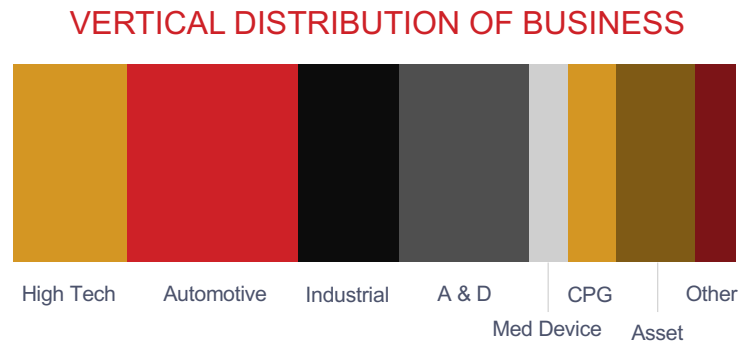

Aras at a Glance

Aras delivers an open and adaptable platform for building PLM and digital thread solutions that empowers digital engineering and product teams to unlock innovation across their organizations.