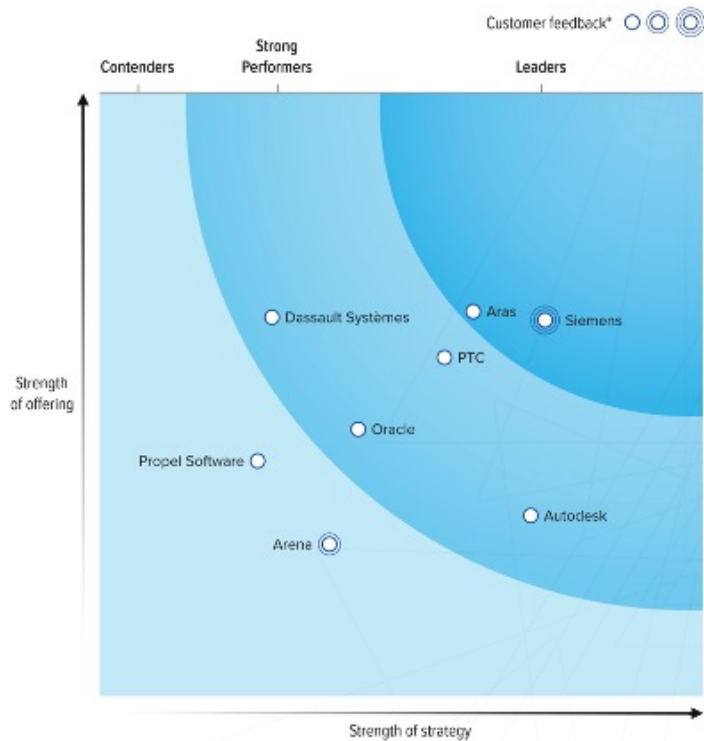

The Reality

The majority of product-driven organizations struggle with capturing the potential of digital transformation.

**MONOLITHIC
APPLICATIONS**

**DISCONNECTED
DIGITAL THREAD**

**COMPLICATED
TO ADAPT**

**DIFFICULT TO
LEVERAGE CLOUD**

**COMPLEX TO
UPGRADE**

**NO VIABLE PLAN
TO SCALE AI**

Changing the Paradigm

The Aras vision is to change the way people work together to make things.

Aras is a **digital thread platform for delivering PLM and engineering AI solutions** that empower our community to embrace what makes them unique, to overcome new challenges, and to seize opportunity.

A Recognized Leader in Digital Thread and PLM

THE FORRESTER WAVE™

Product Lifecycle Management Platforms For Discrete Manufacturers
Q3 2025

RECOGNIZED AS A LEADER by Industry Analysts

Aras named a PLM
LEADER
in 2025 Forrester Wave
For Discrete Manufacturers