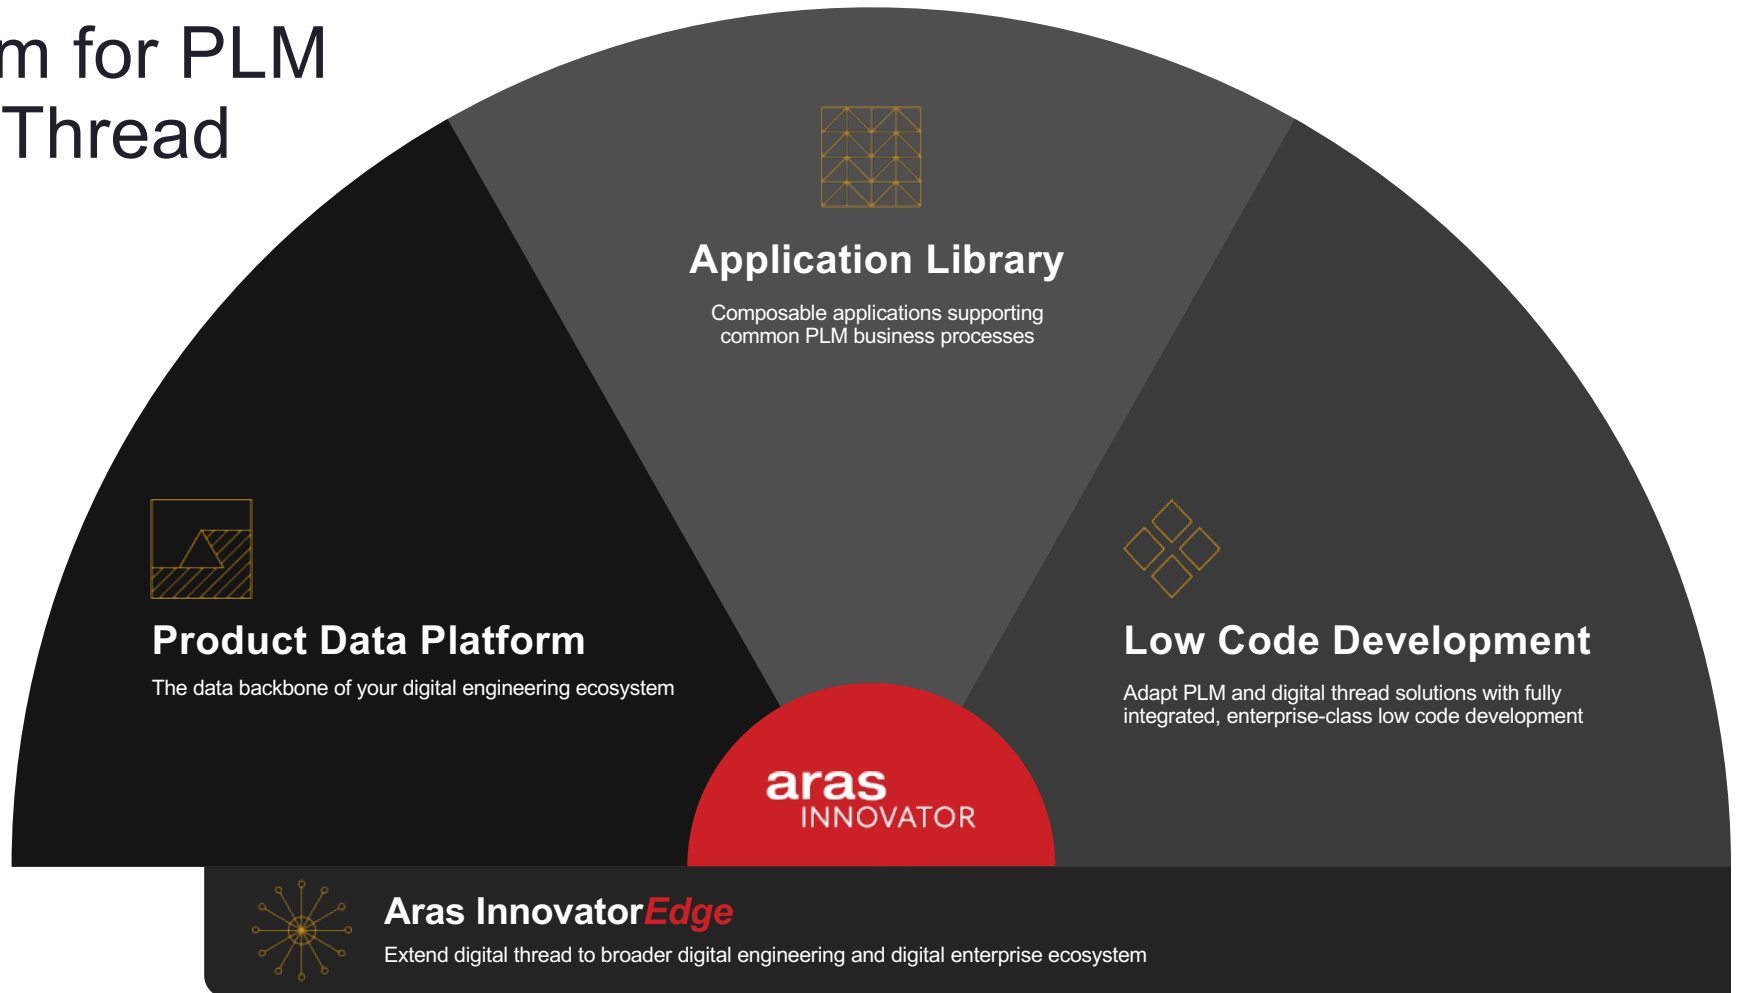

Openness

Gain the agility of an open digital engineering ecosystem

Adaptability

Build adaptable PLM solutions that fit your unique needs and can evolve with your business

Scalability

Leverage the power of the cloud on your terms

Community

Join a community focused on collaborative innovation

ARAS INNOVATOR

A Platform for PLM + Digital Thread

ARAS INNOVATOR

A Platform for PLM + Digital Thread

The data backbone of your digital engineering ecosystem

Manage a single source of truth for product data within a highly scalable data platform with extensible data model and powerful data services optimized for product lifecycle management and digital thread.