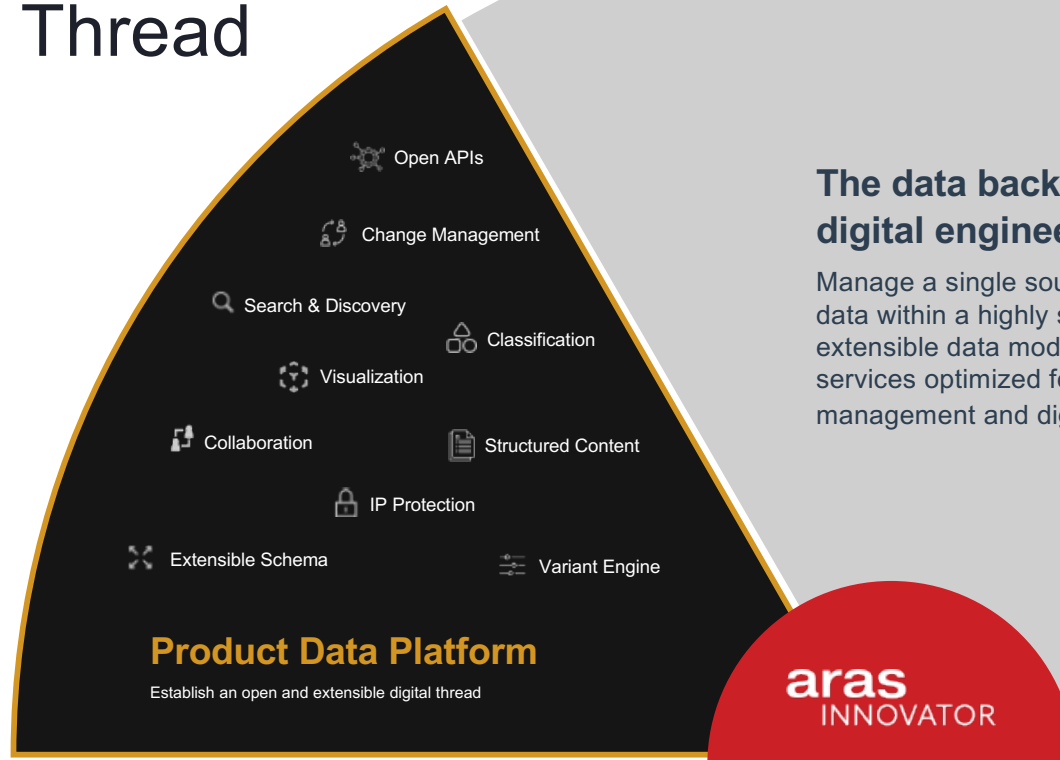

Openness

Gain the agility of an open digital engineering ecosystem

Adaptability

Build adaptable PLM solutions that fit your unique needs and can evolve with your business

Scalability

Leverage the power of the cloud on your terms

Community

Join a community focused on collaborative innovation

ARAS INNOVATOR

A Platform for PLM + Digital Thread

ARAS INNOVATOR

A Platform for PLM + Digital Thread

The data backbone of your digital engineering ecosystem

Manage a single source of truth for product data within a highly scalable data platform with extensible data model and powerful data services optimized for product lifecycle management and digital thread.