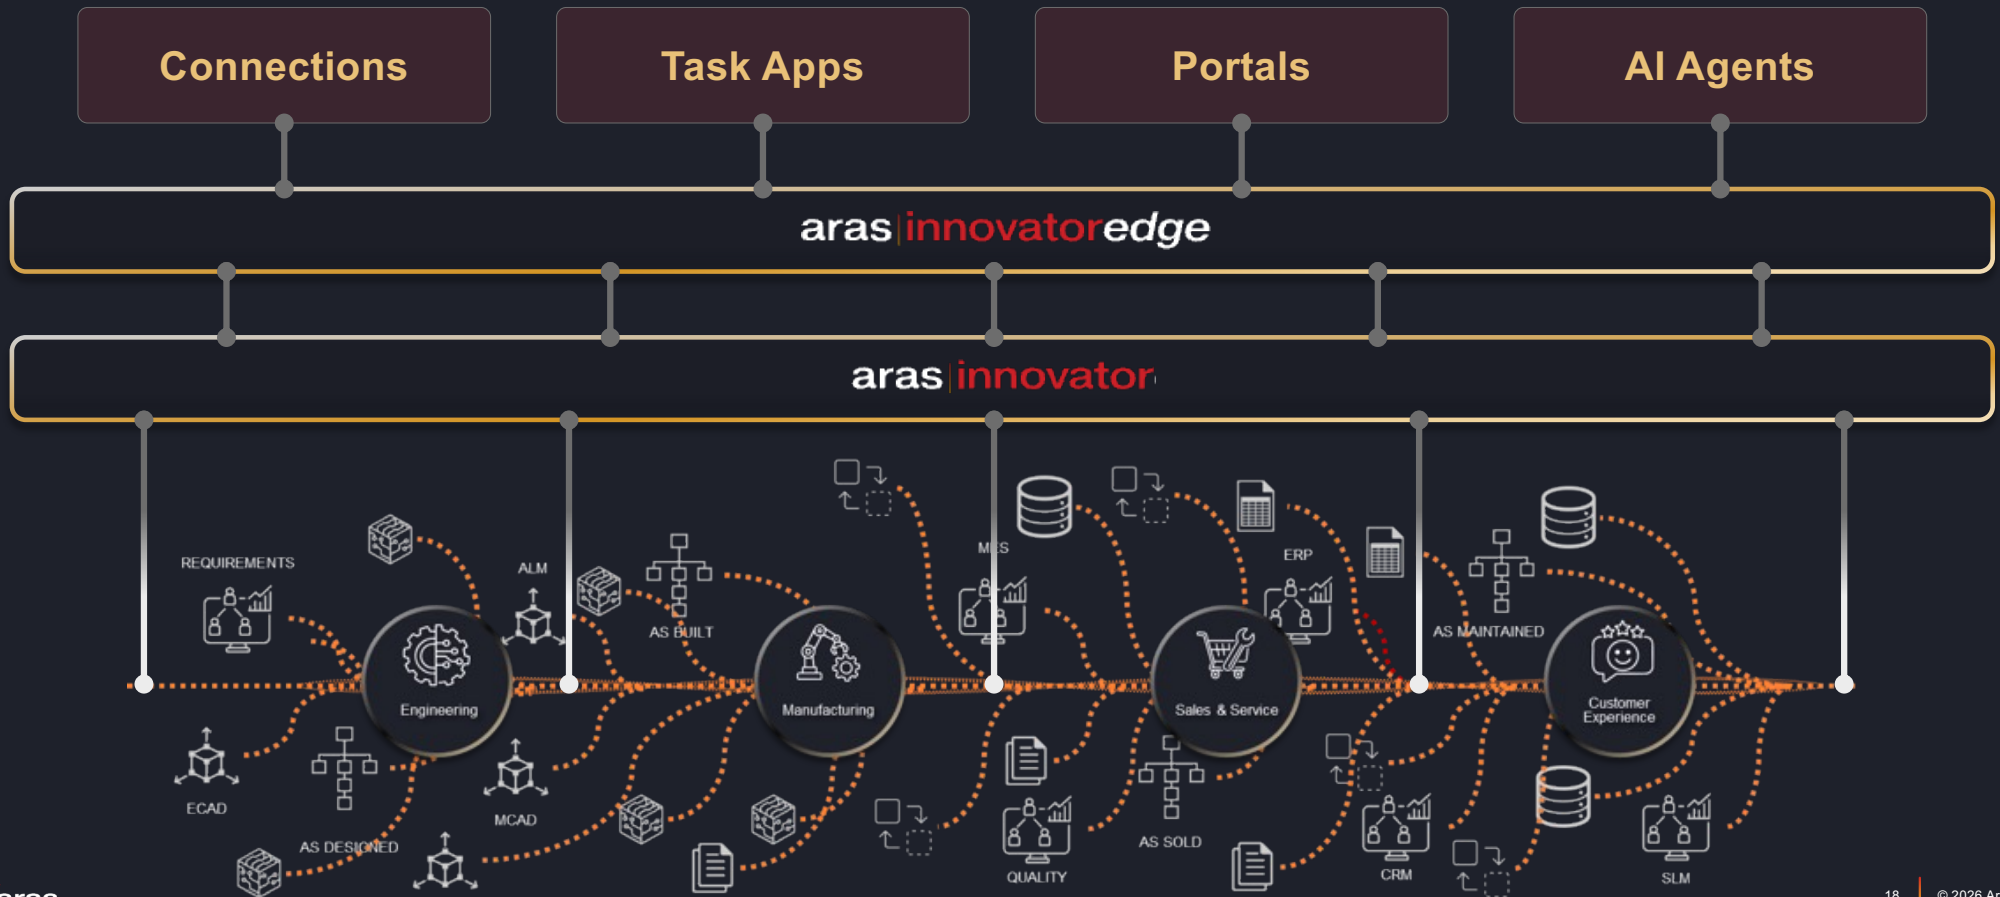

Task Apps

AI Services

An Entire Community Focused on your Innovation and Success.

We take community seriously. Community events and online resources connect our customers, our partners, and our technical teams in the spirit of openness and transparency.

Our community literally shapes the future of Aras.

Unlocking Innovation with World's Leading Brands

1.6M+ Users in Over 50 Countries Across Every Industry

The AI-powered Digital Thread

Rob McAveney – Chief Technology Officer

Activating the Digital Thread

ARAS ENABLES CONNECTIONS ACROSS THE PRODUCT LIFECYCLE

InnovatorEdge

Aras Enables AI Use Cases Across the Digital Thread

Build with Aras

John Sperling – VP of Ecosystem Solution Development

Aras Global Alliances

*Helping
Partners to
Sell,
Service
and
Build
with Aras*

SELL

Drive Growth and Expand Market Reach

Sell Partners (**VARs & Referral Partners**) focus on bringing Aras Innovator to market, helping customers identify value, adopt the platform, and grow their investment over time.