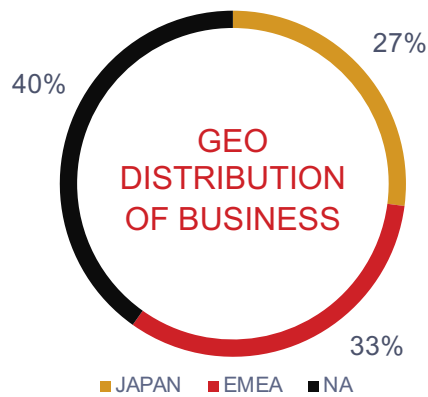

Aras at a Glance

Aras delivers an open and adaptable platform for building PLM and digital thread solutions that empowers digital engineering and product teams to unlock innovation across their organizations.