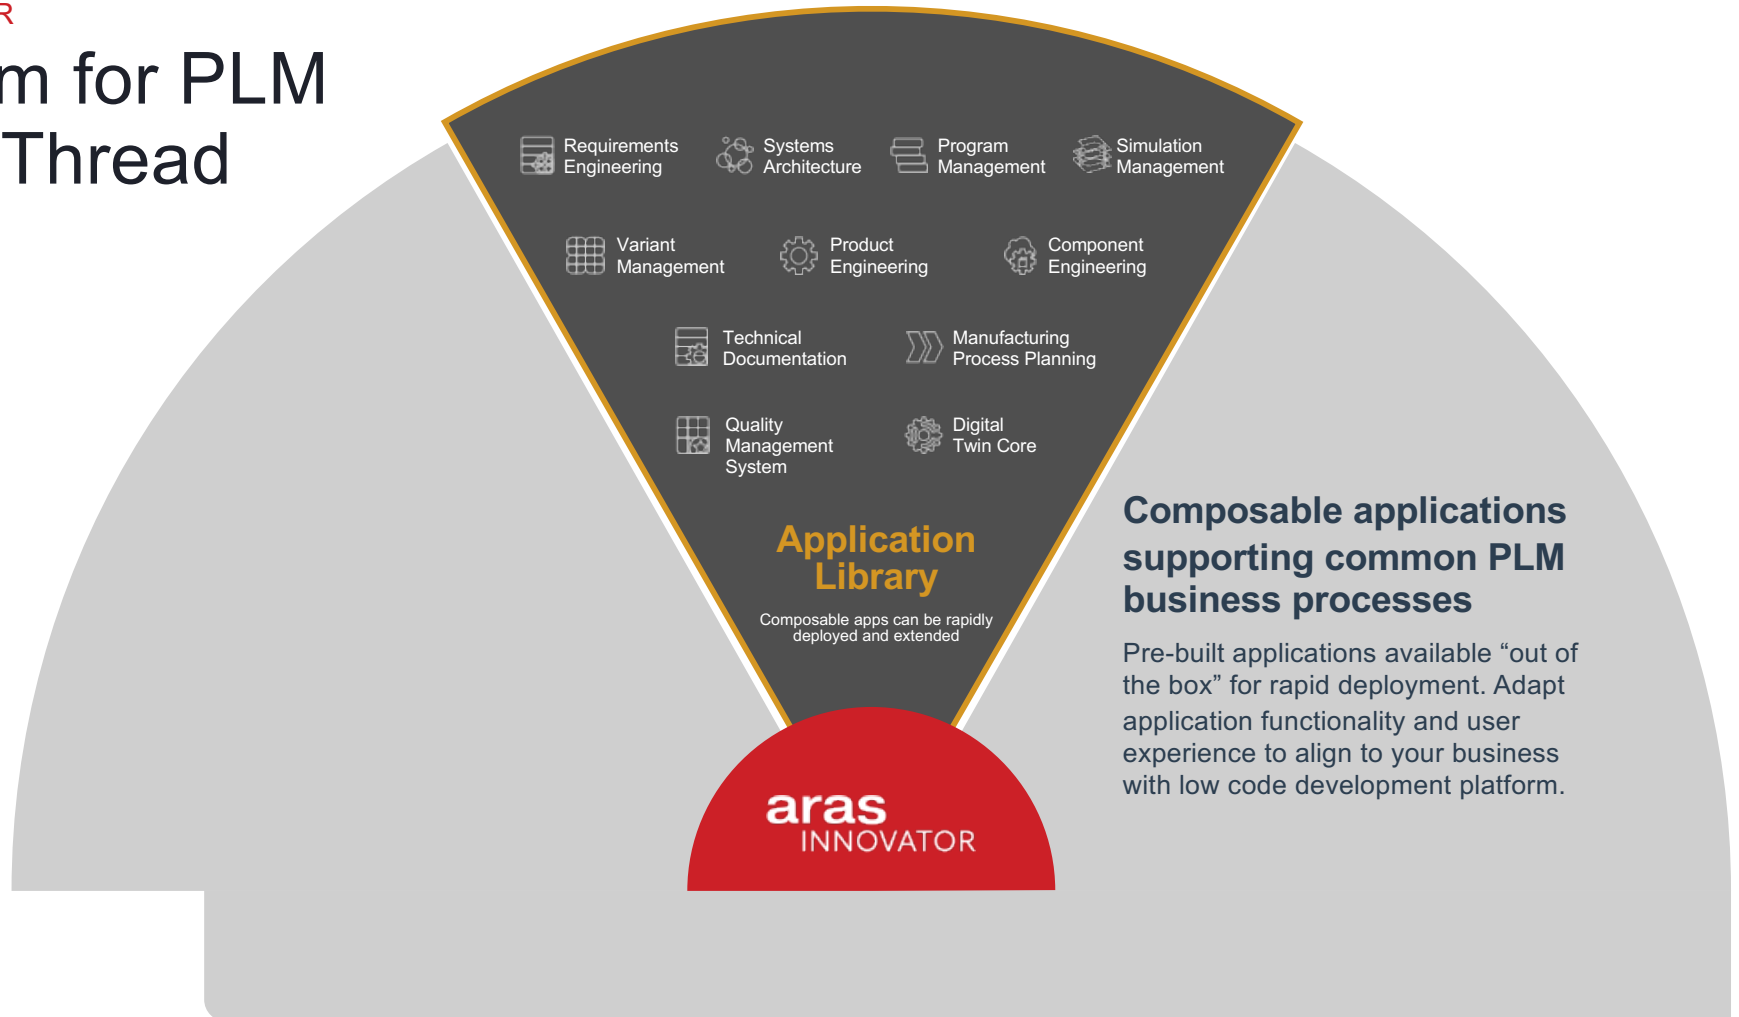

Openness

Gain the agility of an open digital engineering ecosystem

Adaptability

Build adaptable PLM solutions that fit your unique needs and can evolve with your business

Scalability

Leverage the power of the cloud on your terms

Community

Join a community focused on collaborative innovation

ARAS INNOVATOR

A Platform for PLM + Digital Thread

ARAS INNOVATOR

A Platform for PLM + Digital Thread

The data backbone of your digital engineering ecosystem

Manage a single source of truth for product data within a highly scalable data platform with extensible data model and powerful data services optimized for product lifecycle management and digital thread.

ARAS INNOVATOR

A Platform for PLM + Digital Thread

ARAS INNOVATOR

A Platform for PLM + Digital Thread

Adapt PLM and digital thread solutions with fully integrated, enterprise-class low code development

The industry's only fully-integrated low code development platform supporting rapid application development. Adapt Aras applications to fit needs of your business. Build and maintain new applications internally, with partners, or with Aras professional services.