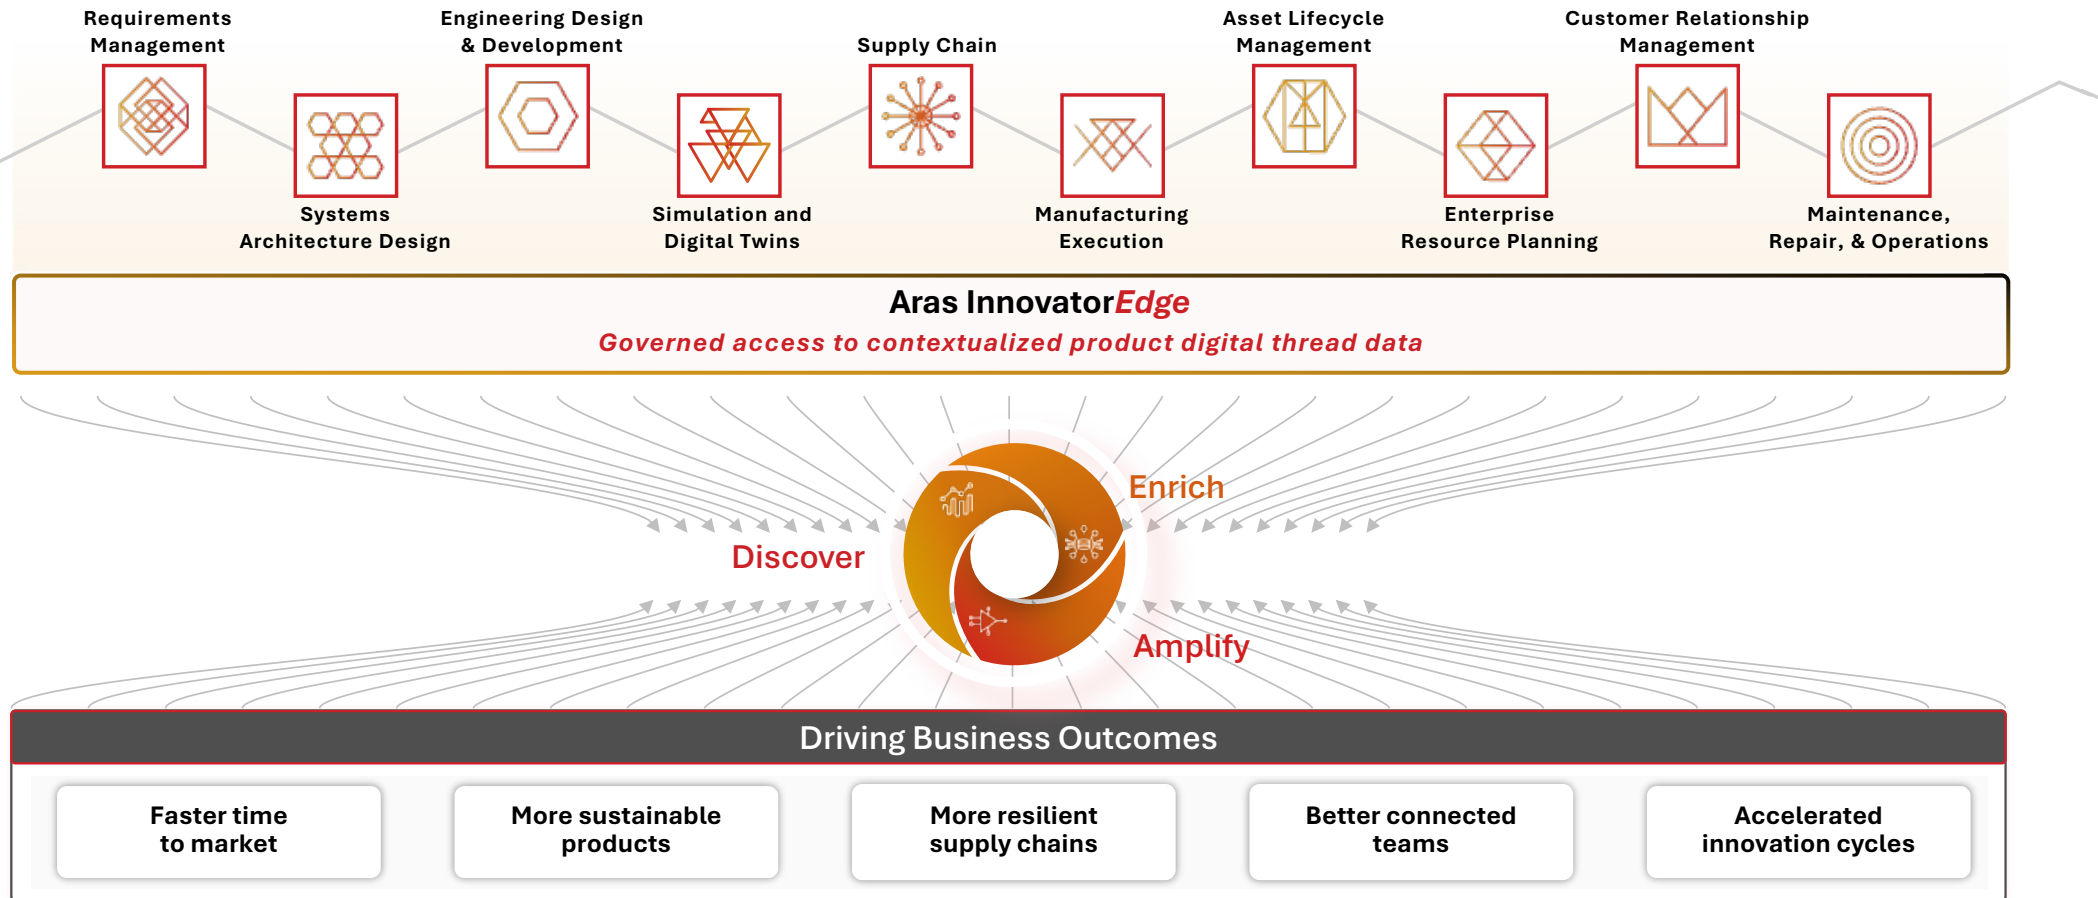

Our community literally shapes the future of Aras.

Unlocking Innovation with World's Leading Brands

1.6M+ Users in Over 50 Countries Across Every Industry

The AI-powered Digital Thread

Rob McAveney – Chief Technology Officer

Activating the Digital Thread

ARAS ENABLES CONNECTIONS ACROSS THE PRODUCT LIFECYCLE

InnovatorEdge

Aras Enables AI Use Cases Across the Digital Thread

Build with Aras

John Sperling – VP of Ecosystem Solution Development

Aras Global Alliances

*Helping
Partners to
Sell,
Service
and
Build
with Aras*

SELL

Drive Growth and Expand Market Reach

Sell Partners (**VARs & Referral Partners**) focus on bringing Aras Innovator to market, helping customers identify value, adopt the platform, and grow their investment over time.

SERVICE

Deliver Expertise That Drives Customer Success

Service Partners (**SIs & Management Consultants**) help customers design, deploy, and optimize their PLM and digital thread solutions, ensuring measurable business outcomes.