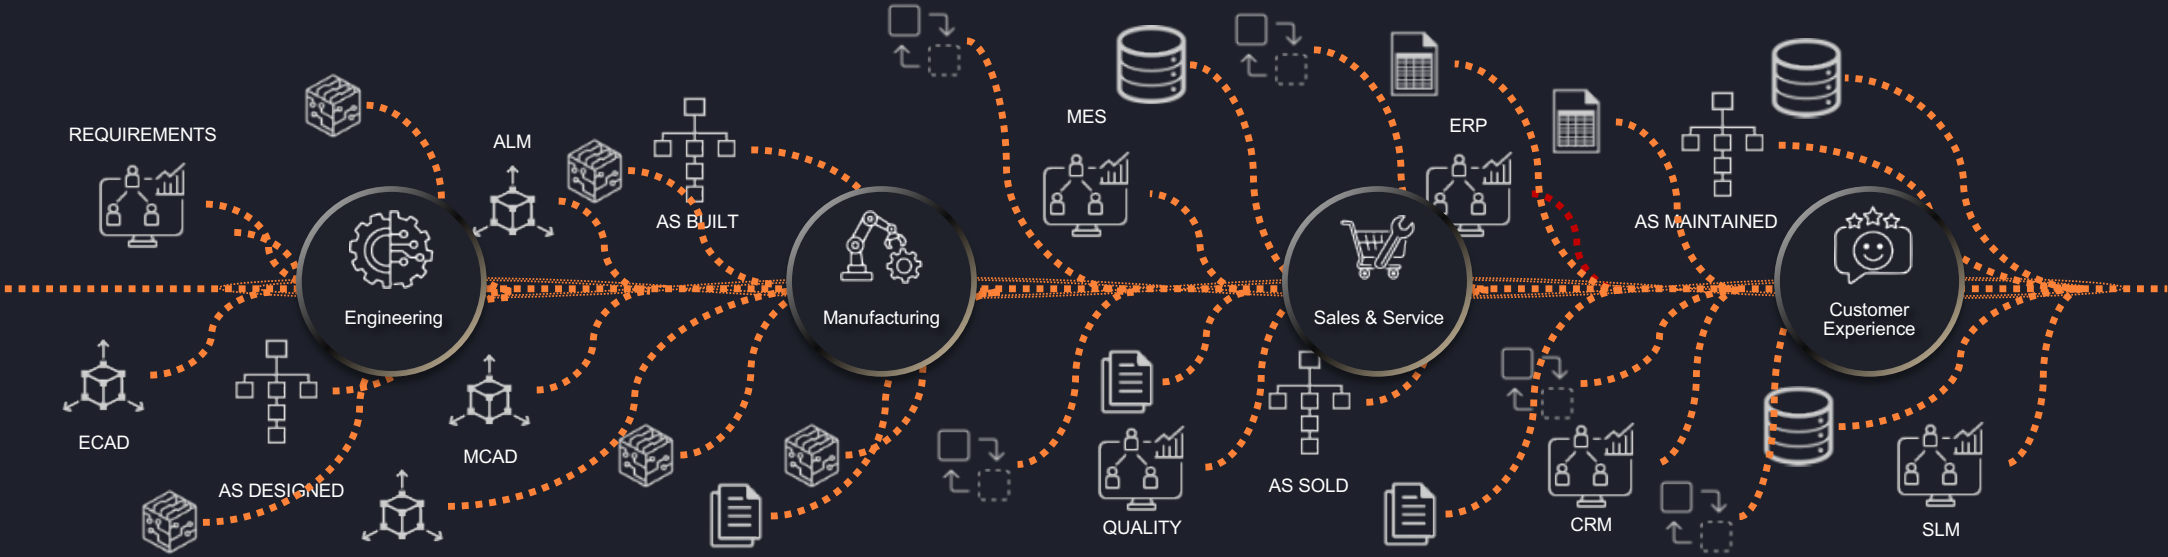

Our community literally shapes the future of Aras.

Unlocking Innovation with World's Leading Brands

1.6M+ Users in Over 50 Countries Across Every Industry

The AI-powered Digital Thread

Rob McAveney – Chief Technology Officer

Activating the Digital Thread

ARAS ENABLES CONNECTIONS ACROSS THE PRODUCT LIFECYCLE

InnovatorEdge

Aras Enables AI Use Cases Across the Digital Thread

Build with Aras

John Sperling – VP of Ecosystem Solution Development

Aras Global Alliances

*Helping
Partners to
Sell,
Service
and
Build
with Aras*

SELL

Drive Growth and Expand Market Reach

Sell Partners (**VARs & Referral Partners**) focus on bringing Aras Innovator to market, helping customers identify value, adopt the platform, and grow their investment over time.